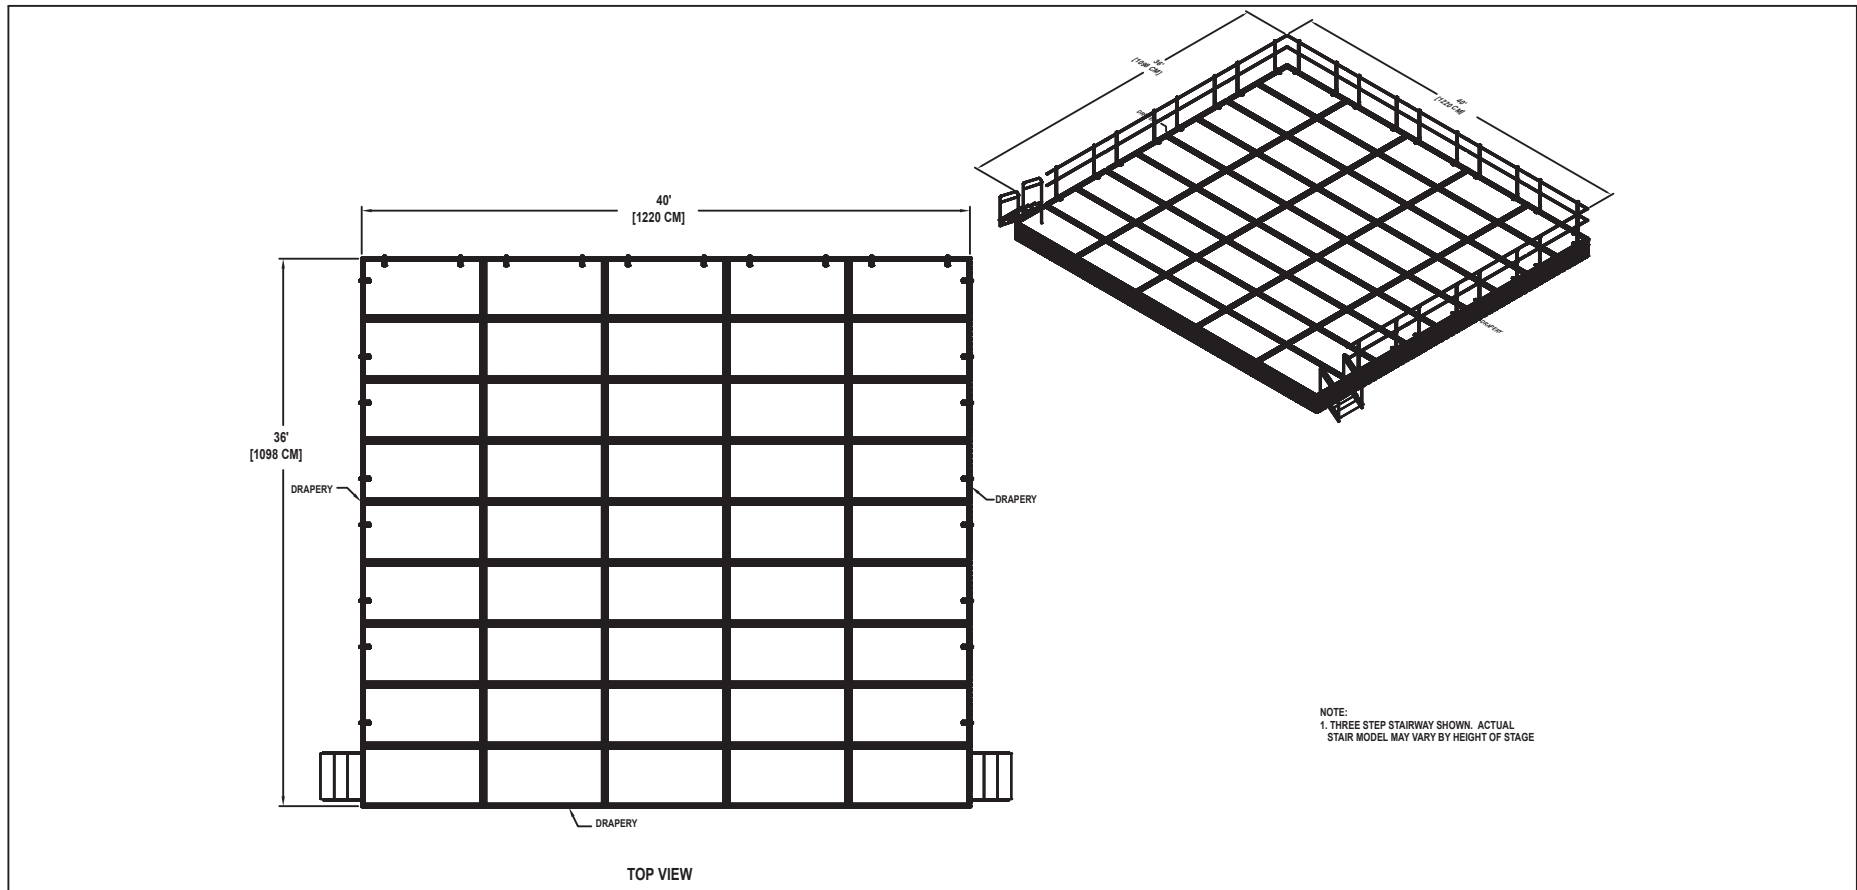

# FLAT STAGE SET

NO. 701 - 36' X 40'

SET INCLUDES (45) 4'x8' (122 CM x 244 CM) STAGE UNITS,  
TWO STAIRWAYS WITH HANDRAILS, DRAPERY CLOSURES,  
GUARDRAIL, AND CARTS.

Wenger®  
CORPORATION

Wenger

JRCLANCY

GEARBOSS

Drawing 100A312\_A  
Sheet 18 of 18